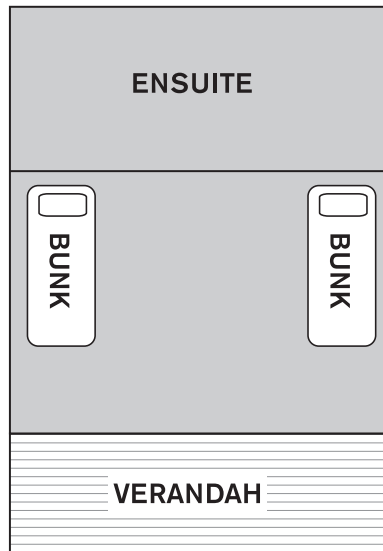

SYDNEY ACADEMY OF SPORT AND RECREATION CENTRE

Centre Map

- P Car Park
- B Bus Drop Off & Pickup

SYDNEY ACADEMY OF SPORT AND RECREATION CENTRE

Motel Accommodation

Room Numbers	Bed Style	People Per Room	Total Beds	Total Rooms
1-2, 4-5, 7-12, 33	2 Bunks 1 Single Bed	5	55	11
3 & 6	3 Bunks	6	12	2
13-16	2 Single Beds	4	52	13
24-32	1 Bunk			
23	3 Single Beds	3	3	1
17-22	2 Single Beds	2	12	6
Staff	2 Bunks 1 Single Beds	5	5	1

SYDNEY ACADEMY OF SPORT AND RECREATION CENTRE

Dormitory Accommodation

Dormitory Rooms 1a to 12b	Total Beds
10 beds (5 bunks) per dormitory	240
2 beds each staff room (12 staff room)	24

SYDNEY ACADEMY OF SPORT AND RECREATION CENTRE

Dormitory Accommodation Room Layout

Lodges 1-6

Lodges 7-12

SYDNEY ACADEMY OF SPORT AND RECREATION CENTRE

Freshwater Accommodation

0 60 120

Office of Sport & Recreation

SYDNEY ACADEMY OF SPORT AND RECREATION CENTRE

Freshwater Accommodation Room Layout

Freshwater 1, 2, & 10

Freshwater 4-9

Freshwater 3