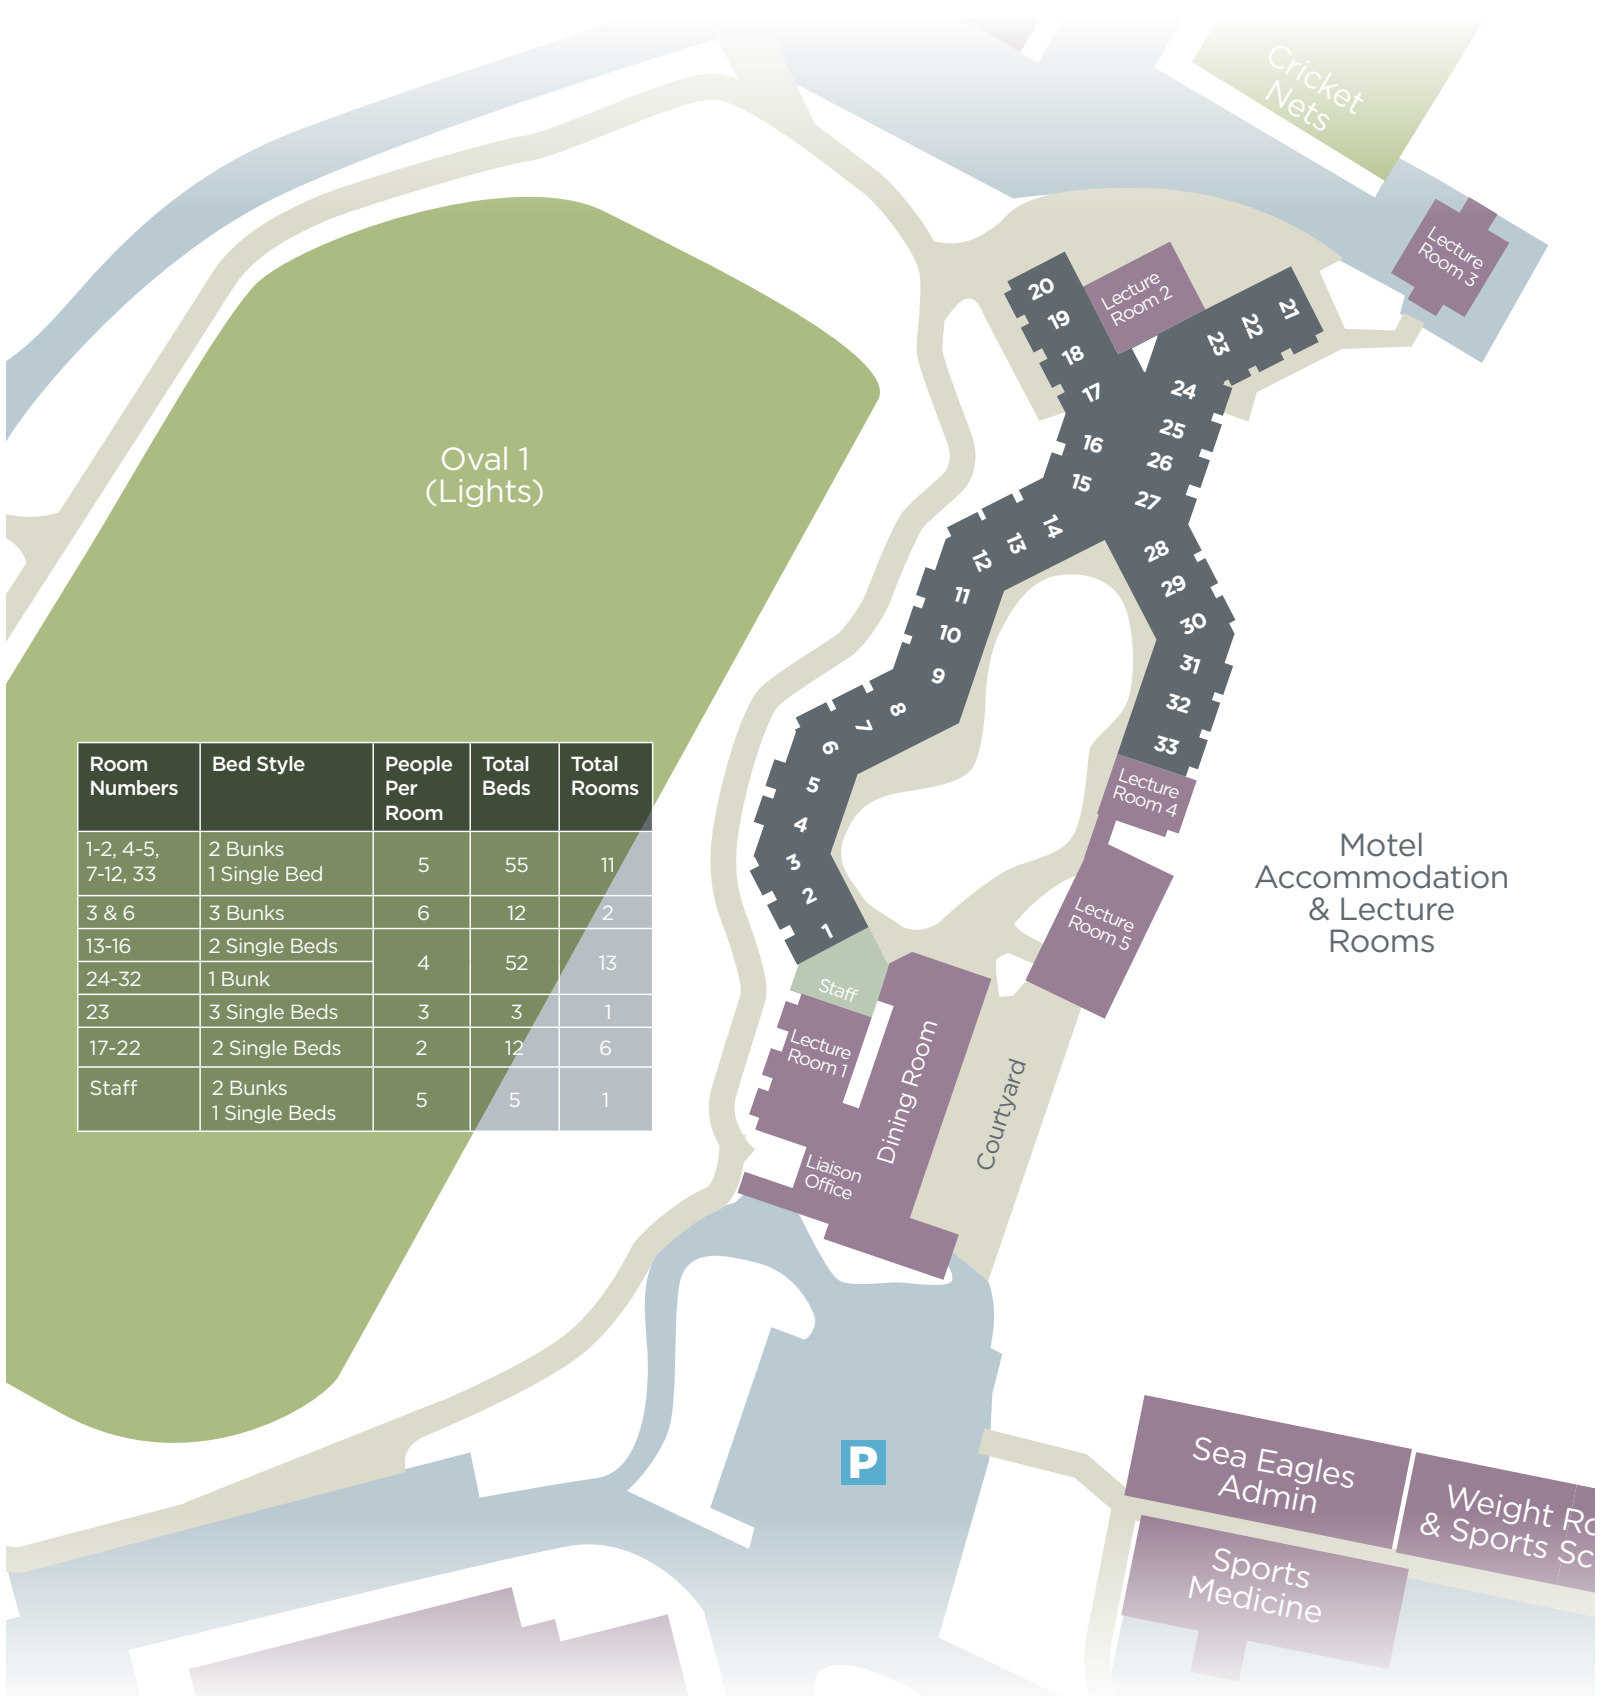

SYDNEY ACADEMY OF SPORT AND RECREATION CENTRE

Centre Map

- P Car Park
- B Bus Drop Off & Pickup

SYDNEY ACADEMY OF SPORT AND RECREATION CENTRE

Motel Accommodation

Room Numbers	Bed Style	People Per Room	Total Beds	Total Rooms
1-2, 4-5, 7-12, 33	2 Bunks 1 Single Bed	5	55	11
3 & 6	3 Bunks	6	12	2
13-16	2 Single Beds	4	52	13
24-32	1 Bunk			
23	3 Single Beds	3	3	1
17-22	2 Single Beds	2	12	6
Staff	2 Bunks 1 Single Beds	5	5	1

SYDNEY ACADEMY OF SPORT AND RECREATION CENTRE

Dormitory Accommodation

Dormitory Rooms 1a to 12b	Total Beds
10 beds (5 bunks) per dormitory	240
2 beds each staff room (12 staff room)	24

SYDNEY ACADEMY OF SPORT AND RECREATION CENTRE

Dormitory Accommodation Room Layout

Lodges 1-6

Lodges 7-12

SYDNEY ACADEMY OF SPORT AND RECREATION CENTRE

Freshwater Accommodation

0 60 120

Office of Sport & Recreation

SYDNEY ACADEMY OF SPORT AND RECREATION CENTRE

Freshwater Accommodation Room Layout

Freshwater 1, 2, & 10

Freshwater 4-9

Freshwater 3