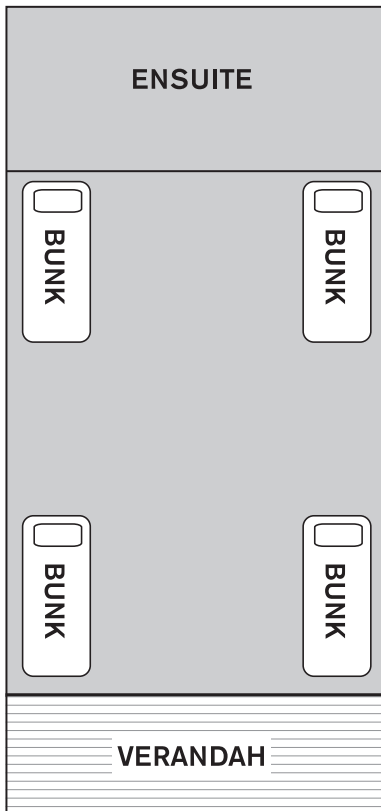

SYDNEY ACADEMY OF SPORT AND RECREATION CENTRE

Centre Map

- P Car Park
- B Bus Drop Off & Pickup

SYDNEY ACADEMY OF SPORT AND RECREATION CENTRE

Motel Accommodation

Room Numbers	Bed Style	People Per Room	Total Beds	Total Rooms
1-2, 4-5, 7-12, 33	2 Bunks 1 Single Bed	5	55	11
3 & 6	3 Bunks	6	12	2
13-16	2 Single Beds	4	52	13
24-32	1 Bunk			
23	3 Single Beds	3	3	1
17-22	2 Single Beds	2	12	6
Staff	2 Bunks 1 Single Beds	5	5	1

SYDNEY ACADEMY OF SPORT AND RECREATION CENTRE

Dormitory Accommodation

Dormitory Rooms 1a to 12b	Total Beds
10 beds (5 bunks) per dormitory	240
2 beds each staff room (12 staff room)	24

SYDNEY ACADEMY OF SPORT AND RECREATION CENTRE

Dormitory Accommodation Room Layout

Lodges 1-6

Lodges 7-12

SYDNEY ACADEMY OF SPORT AND RECREATION CENTRE

Freshwater Accommodation

0 60 120

Office of Sport & Recreation

SYDNEY ACADEMY OF SPORT AND RECREATION CENTRE

Freshwater Accommodation Room Layout

Freshwater 1, 2, & 10

Freshwater 4-9

Freshwater 3