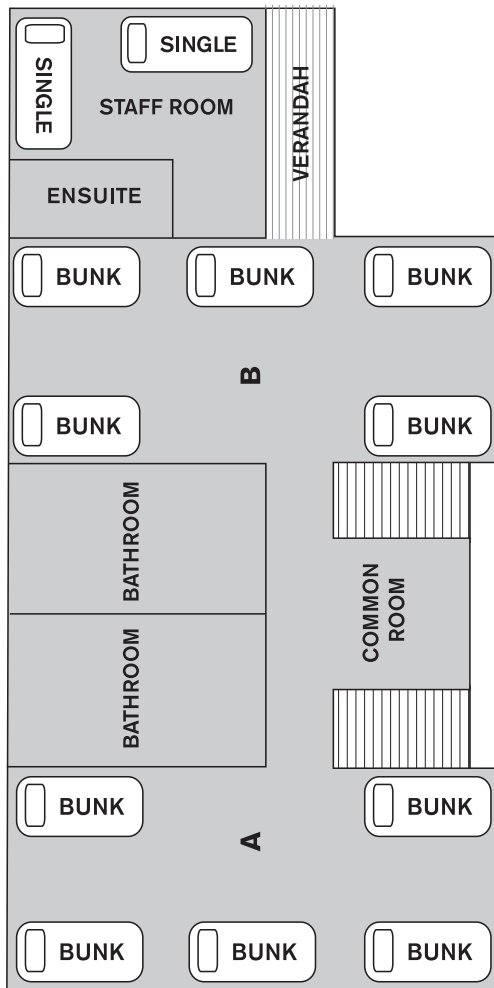

SYDNEY ACADEMY OF SPORT AND RECREATION CENTRE

Centre Map

- P Car Park
- B Bus Drop Off & Pickup

SYDNEY ACADEMY OF SPORT AND RECREATION CENTRE

Motel Accommodation

Room Numbers	Bed Style	People Per Room	Total Beds	Total Rooms
1-2, 4-5, 7-12, 33	2 Bunks 1 Single Bed	5	55	11
3 & 6	3 Bunks	6	12	2
13-16	2 Single Beds	4	52	13
24-32	1 Bunk			
23	3 Single Beds	3	3	1
17-22	2 Single Beds	2	12	6
Staff	2 Bunks 1 Single Beds	5	5	1

SYDNEY ACADEMY OF SPORT AND RECREATION CENTRE

Dormitory Accommodation

Dormitory Rooms 1a to 12b	Total Beds
10 beds (5 bunks) per dormitory	240
2 beds each staff room (12 staff room)	24

SYDNEY ACADEMY OF SPORT AND RECREATION CENTRE

Dormitory Accommodation Room Layout

Lodges 1-6

Lodges 7-12

SYDNEY ACADEMY OF SPORT AND RECREATION CENTRE

Freshwater Accommodation

0 60 120

Office of Sport & Recreation

SYDNEY ACADEMY OF SPORT AND RECREATION CENTRE

Freshwater Accommodation Room Layout

Freshwater 1, 2, & 10

Freshwater 4-9

Freshwater 3