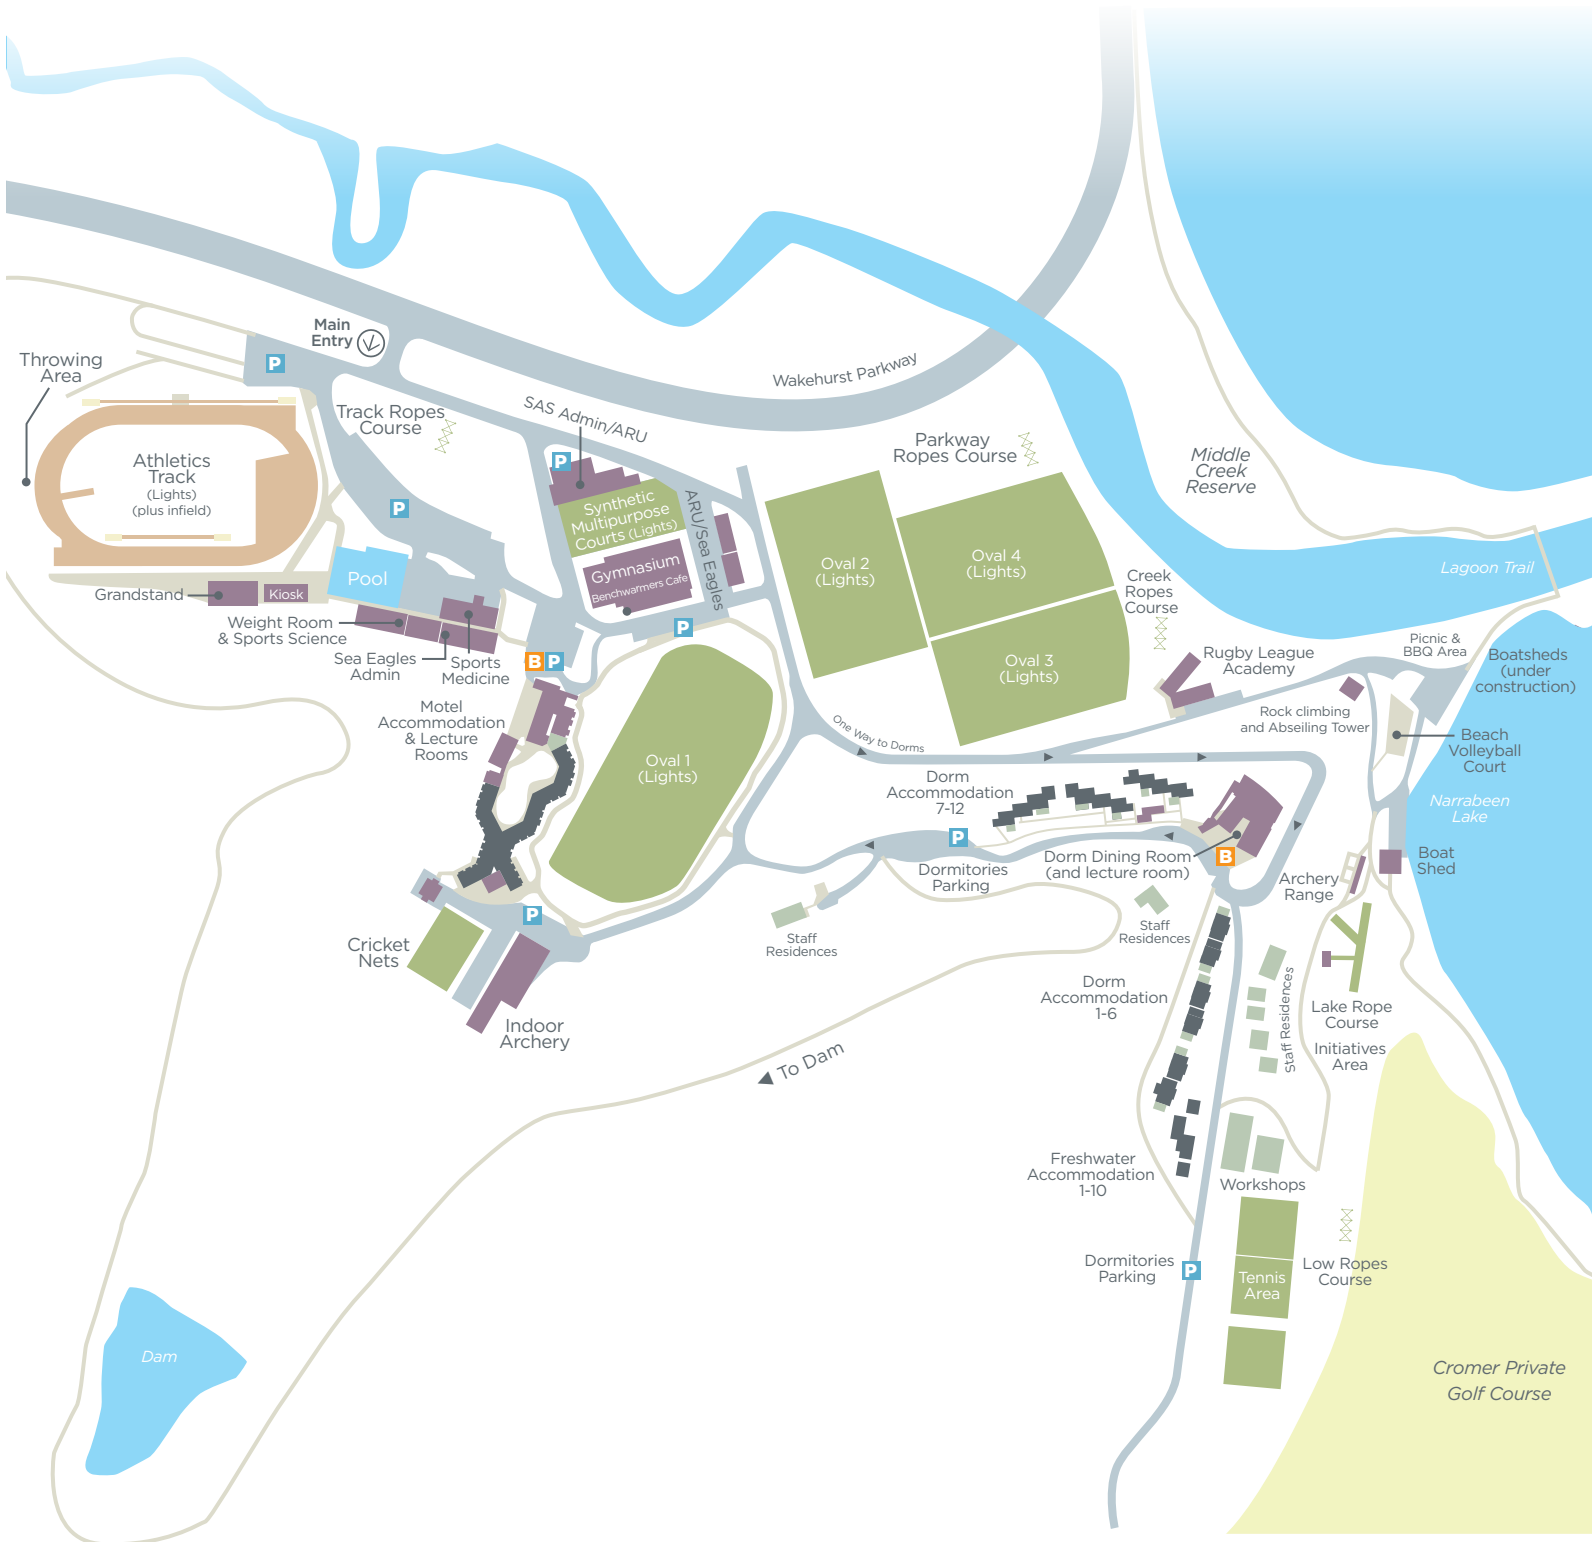

SYDNEY ACADEMY OF SPORT AND RECREATION CENTRE

Centre Map

- P Car Park
- B Bus Drop Off & Pickup

SYDNEY ACADEMY OF SPORT AND RECREATION CENTRE

Motel Accommodation

Room Numbers	Bed Style	People Per Room	Total Beds	Total Rooms
1-2, 4-5, 7-12, 33	2 Bunks 1 Single Bed	5	55	11
3 & 6	3 Bunks	6	12	2
13-16	2 Single Beds	4	52	13
24-32	1 Bunk			
23	3 Single Beds	3	3	1
17-22	2 Single Beds	2	12	6
Staff	2 Bunks 1 Single Beds	5	5	1

SYDNEY ACADEMY OF SPORT AND RECREATION CENTRE

Dormitory Accommodation

Dormitory Rooms 1a to 12b	Total Beds
10 beds (5 bunks) per dormitory	240
2 beds each staff room (12 staff room)	24

SYDNEY ACADEMY OF SPORT AND RECREATION CENTRE

Dormitory Accommodation Room Layout

Lodges 1-6

Lodges 7-12

SYDNEY ACADEMY OF SPORT AND RECREATION CENTRE

Freshwater Accommodation

0 60 120

Office of Sport & Recreation

SYDNEY ACADEMY OF SPORT AND RECREATION CENTRE

Freshwater Accommodation Room Layout

Freshwater 1, 2, & 10

Freshwater 4-9

Freshwater 3