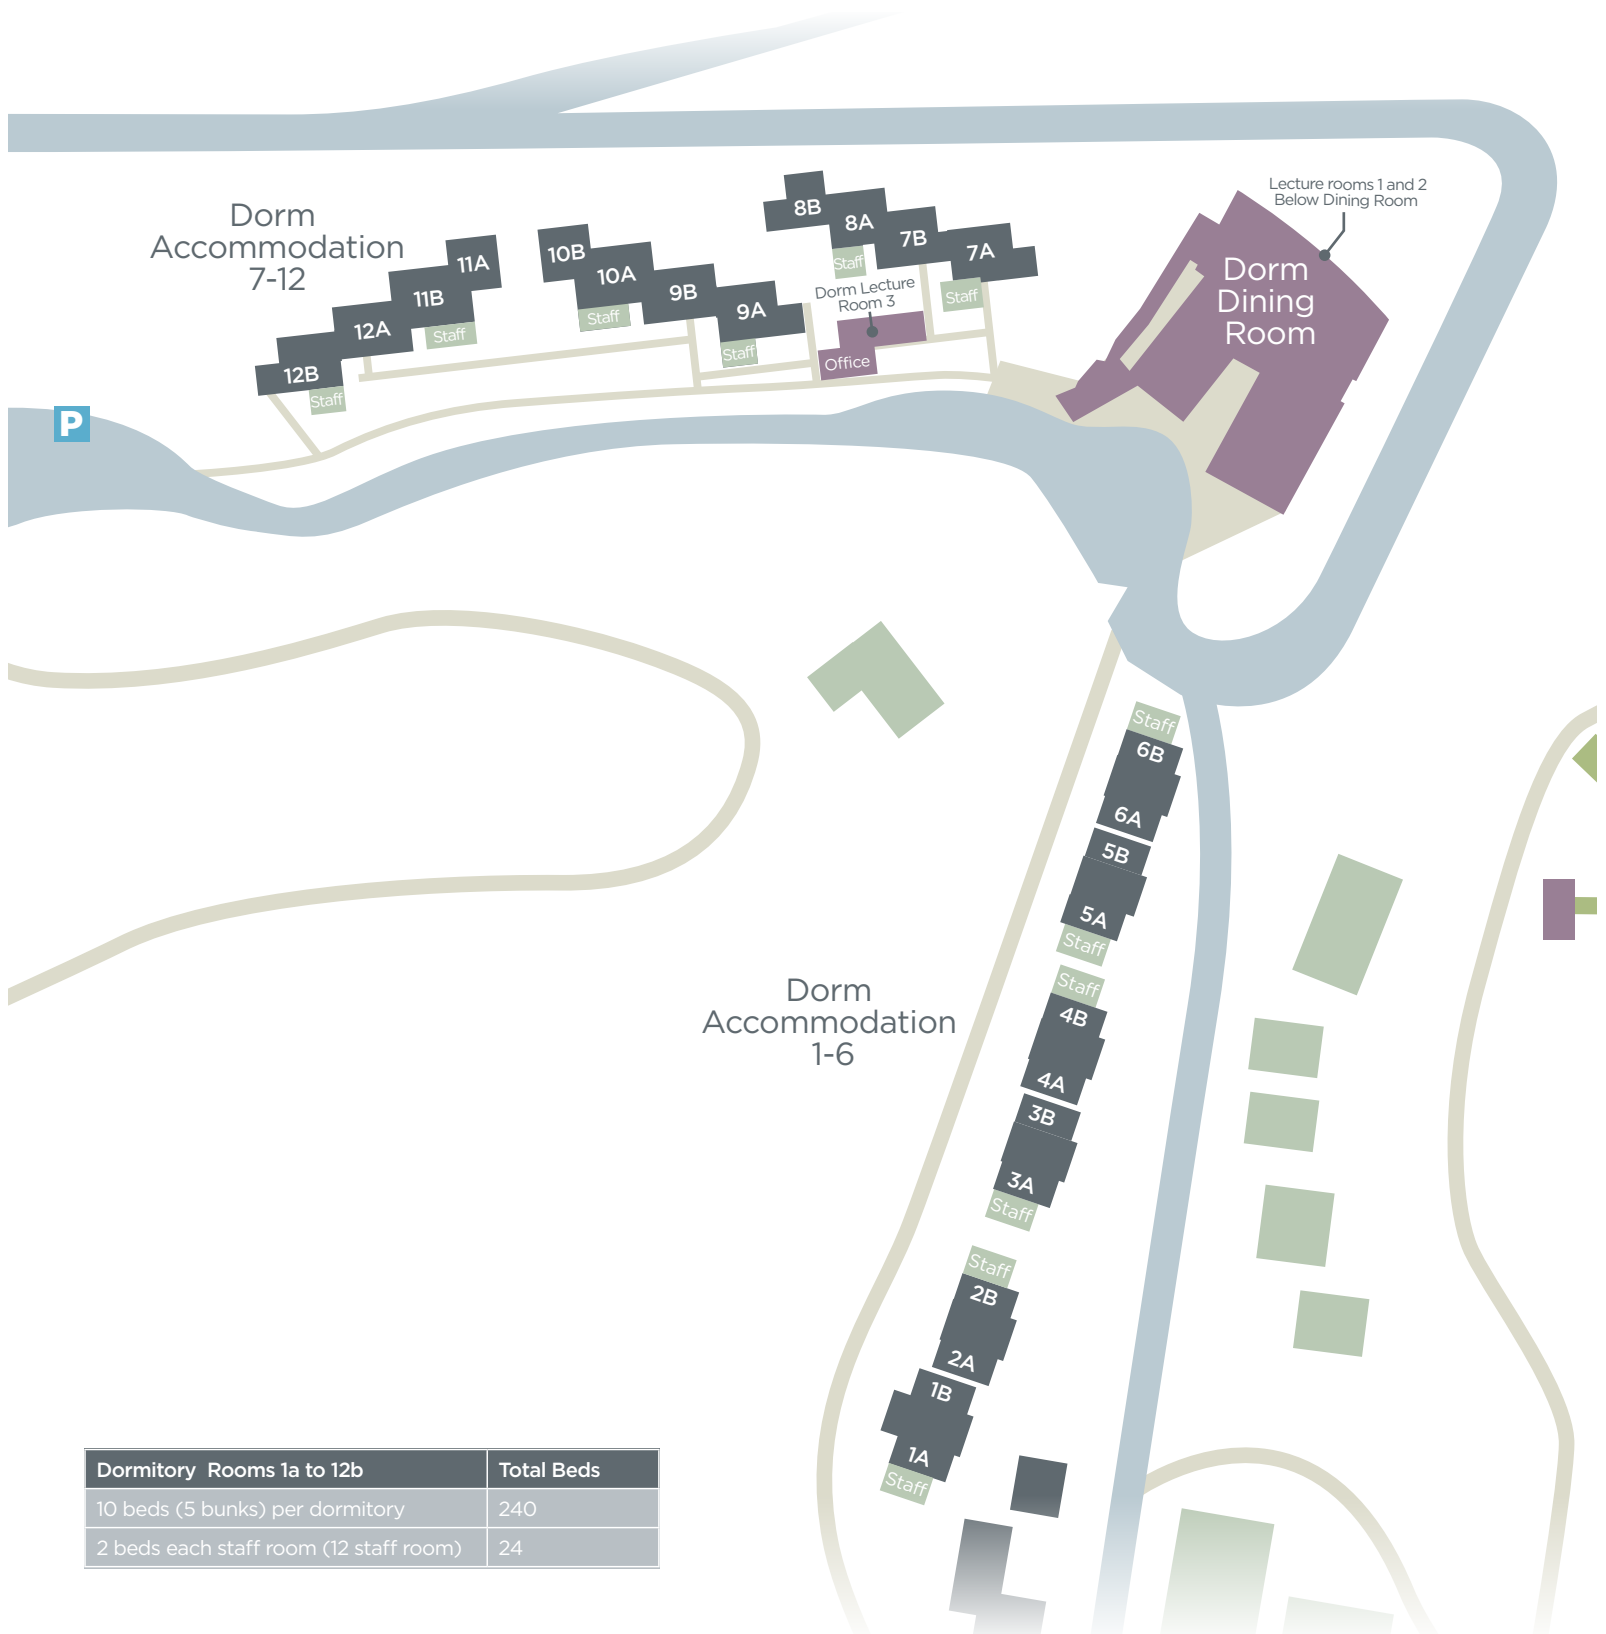

SYDNEY ACADEMY OF SPORT AND RECREATION CENTRE

Centre Map

- P Car Park
- B Bus Drop Off & Pickup

SYDNEY ACADEMY OF SPORT AND RECREATION CENTRE

Motel Accommodation

Room Numbers	Bed Style	People Per Room	Total Beds	Total Rooms
1-2, 4-5, 7-12, 33	2 Bunks 1 Single Bed	5	55	11
3 & 6	3 Bunks	6	12	2
13-16	2 Single Beds	4	52	13
24-32	1 Bunk			
23	3 Single Beds	3	3	1
17-22	2 Single Beds	2	12	6
Staff	2 Bunks 1 Single Beds	5	5	1

SYDNEY ACADEMY OF SPORT AND RECREATION CENTRE

Dormitory Accommodation

Dormitory Rooms 1a to 12b	Total Beds
10 beds (5 bunks) per dormitory	240
2 beds each staff room (12 staff room)	24

SYDNEY ACADEMY OF SPORT AND RECREATION CENTRE

Dormitory Accommodation Room Layout

Lodges 1-6

Lodges 7-12

SYDNEY ACADEMY OF SPORT AND RECREATION CENTRE

Freshwater Accommodation

0 60 120

Office of Sport & Recreation

SYDNEY ACADEMY OF SPORT AND RECREATION CENTRE

Freshwater Accommodation Room Layout

Freshwater 1, 2, & 10

Freshwater 4-9

Freshwater 3