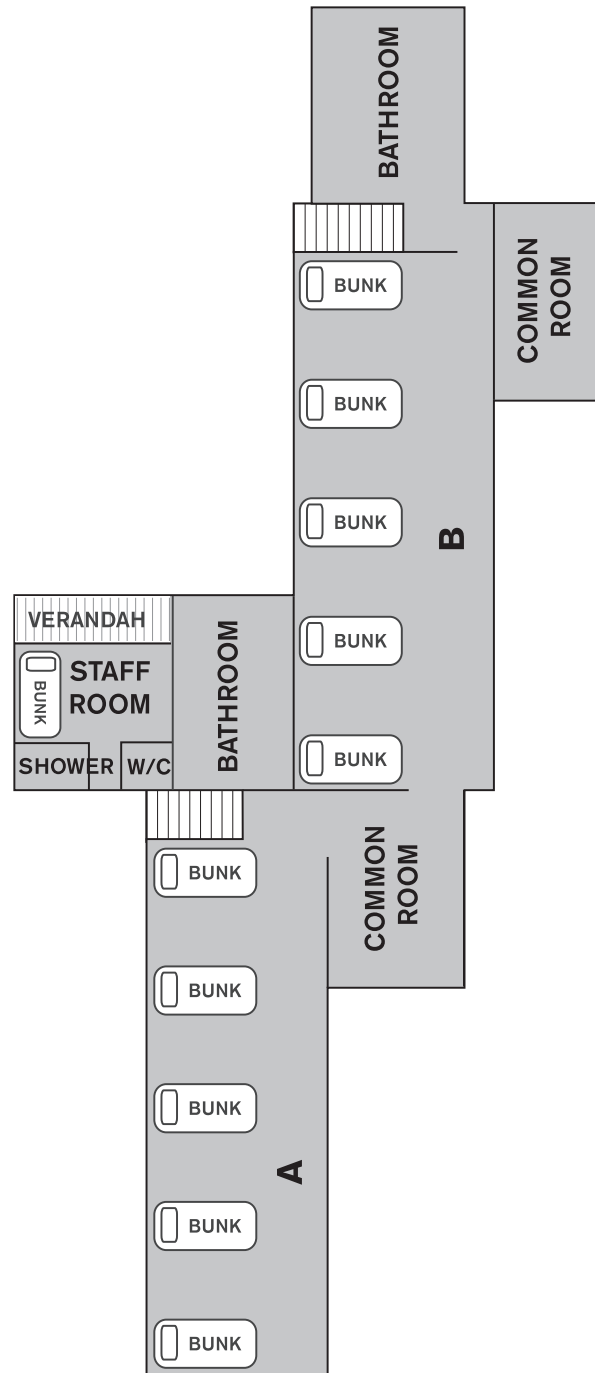

SYDNEY ACADEMY OF SPORT AND RECREATION CENTRE

Centre Map

- P Car Park
- B Bus Drop Off & Pickup

SYDNEY ACADEMY OF SPORT AND RECREATION CENTRE

Motel Accommodation

Room Numbers	Bed Style	People Per Room	Total Beds	Total Rooms
1-2, 4-5, 7-12, 33	2 Bunks 1 Single Bed	5	55	11
3 & 6	3 Bunks	6	12	2
13-16	2 Single Beds	4	52	13
24-32	1 Bunk			
23	3 Single Beds	3	3	1
17-22	2 Single Beds	2	12	6
Staff	2 Bunks 1 Single Beds	5	5	1

SYDNEY ACADEMY OF SPORT AND RECREATION CENTRE

Dormitory Accommodation

Dormitory Rooms 1a to 12b	Total Beds
10 beds (5 bunks) per dormitory	240
2 beds each staff room (12 staff room)	24

SYDNEY ACADEMY OF SPORT AND RECREATION CENTRE

Dormitory Accommodation Room Layout

Lodges 1-6

Lodges 7-12

SYDNEY ACADEMY OF SPORT AND RECREATION CENTRE

Freshwater Accommodation

0 60 120

Office of Sport & Recreation

SYDNEY ACADEMY OF SPORT AND RECREATION CENTRE

Freshwater Accommodation Room Layout

Freshwater 1, 2, & 10

Freshwater 4-9

Freshwater 3